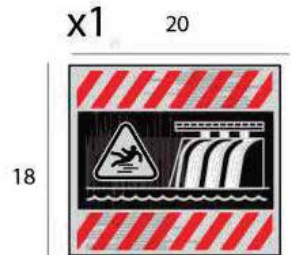

Endlings Season 1
Sinking Ship Entertainment
1st Asst. Art Director | Graphic Designer

X 3