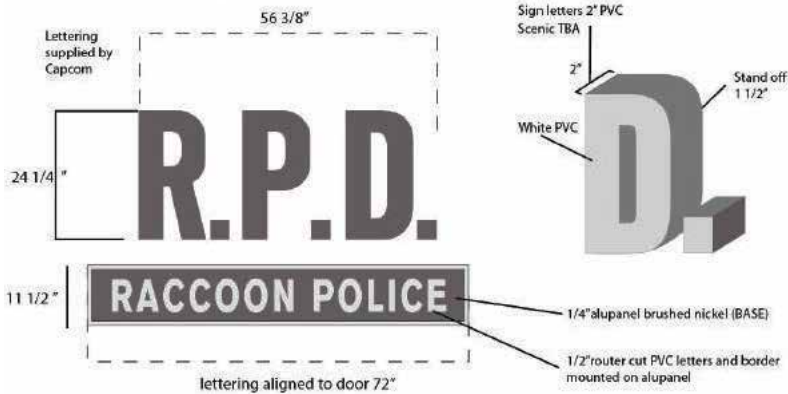

EXT. POLICE STATION RPD signage

Color palette

Concept Illustration

Color palette

you brought the sunshine

REV

RAVEN

Concept illustration / rendering