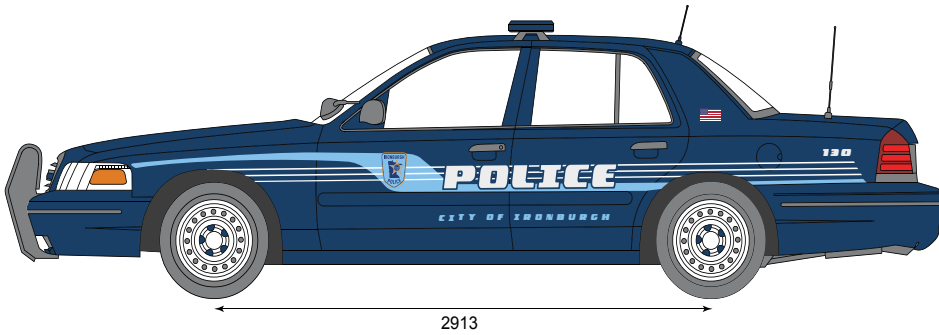

Rear bumper striping for white crown vic