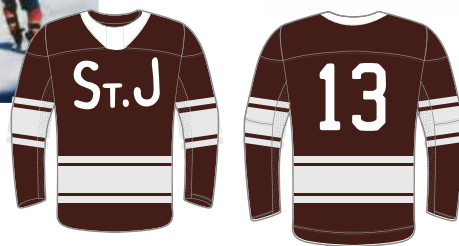

thicker line
hand cut

similar style
to St.P from research

ST.J