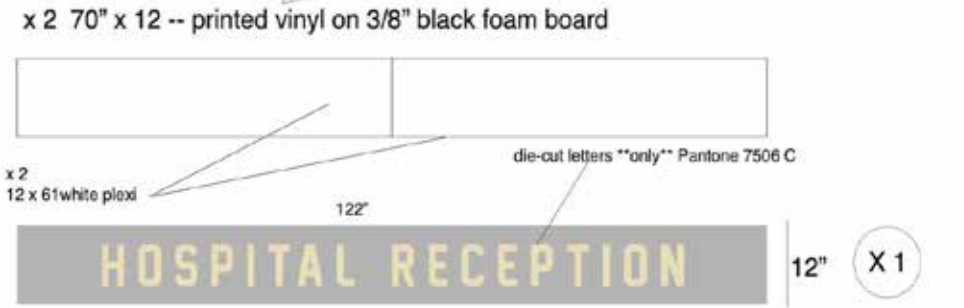

12 1/8"

PANTONE 7533C

PANTONE 7510C

TOWN HALL
KARMACK COUNTY

Printed VINYL MOUNTED ON 3/8" Black PVC OR STYRENE

- Pantone 7506 C (lettering + logo)
- Pantone Warm Gray 8 (wayfinding)
- Pantone 7628 (emergency wayfinding + logo)
- Pantone Warm Gray 3 Welcome sign
- Pantone Warm Gray 10 Welcome sign