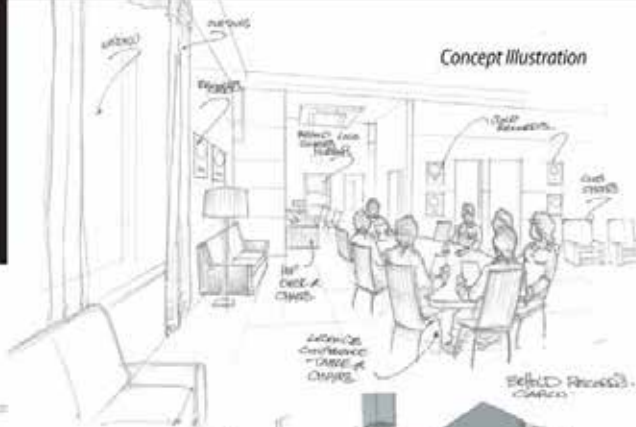

EXT. POLICE STATION RPD signage

Color palette

Concept Illustration

Color palette

you brought the sunshine

REV

RAVEN

Concept illustration / rendering