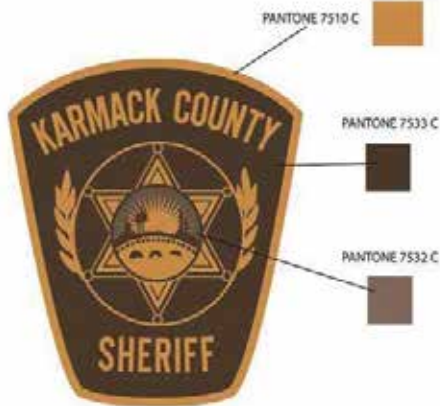

6 1/4"

SHERIFF

30"

X2

3 1/4"

0256K X2

12 1/8"

PANTONE 7533C

PANTONE 7510C