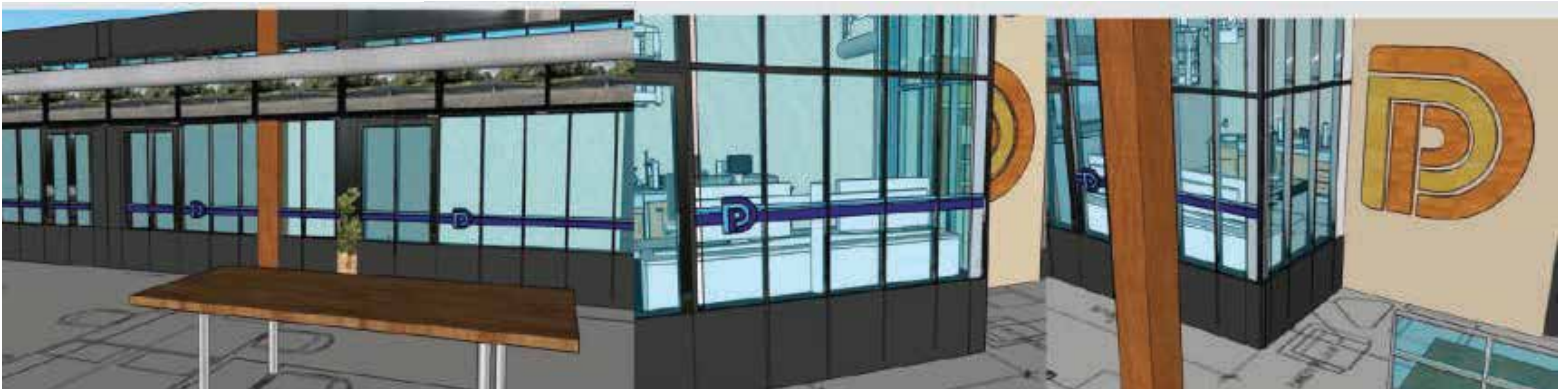

Endlings Season 1
Sinking Ship Entertainment
1st Asst. Art Director | Graphic Designer

X 3