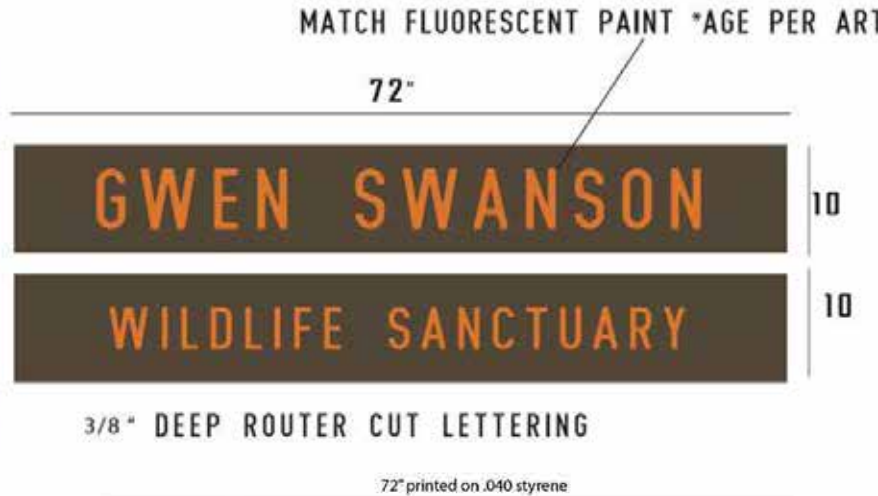

rocca

Bruno Rocca
Sudbury, ON P3E 4X8
Toronto, ON M6J 2K8

t: 705.561.6000
e: pronto@brunorocca.ca
w: www.brunorocca.ca

The Silencing (Feature Film)

16'

30"