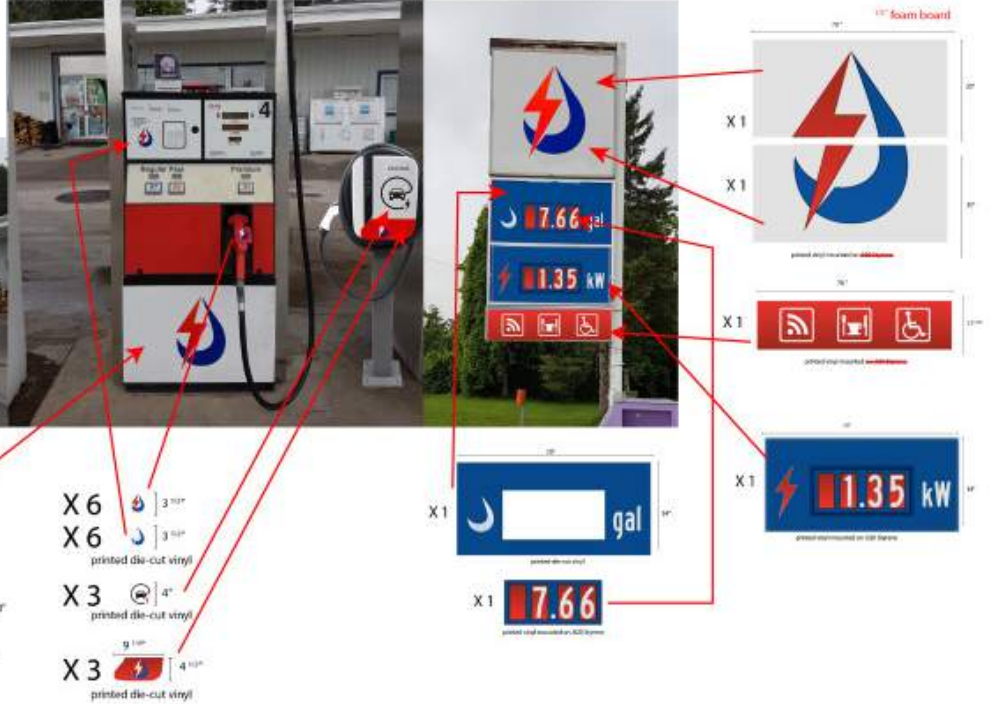

Color palette

you brought
the sunshine

32"

72"

gfx for 10 x 8' flat wall

Endlings Season 1
Sinking Ship Entertainment
1st Asst. Art Director | Graphic Designer

Gas station Pump decals

Gas station iconography